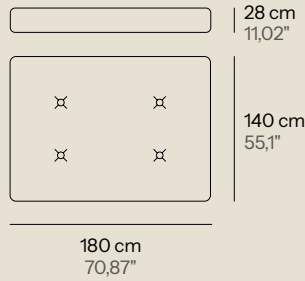

Technical Sheets

Meet our catalogue one by one and explore the *possibilities* of the fabrics, colours & fillings.

Bali p.14

Bali XL

Peso Weight 7 Kg 15,43 lb
 Volumen Volume 0,35 m³

Bali XXL

Peso Weight 9 Kg 19,84 lb
 Volumen Volume 1,05 m³