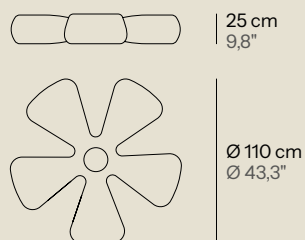

This Bloom Base is designed to complement the Don Out L only.

Flower p.52

Flower S

Flower L

Flower XL

Flower XXL

Peso Weight 1,8 Kg 3,97 lb

Volumen Volume 0,09 m³