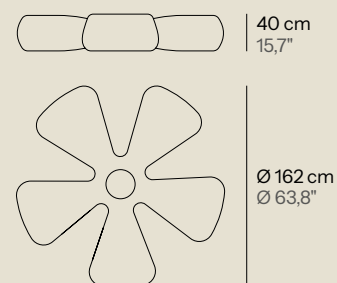

This Bloom Base is designed to complement the Don Out L only.

Flower p.52

Flower S

Flower L

Flower XL

Flower XXL

Peso Weight 1,8 Kg 3,97 lb

Volumen Volume 0,09 m³