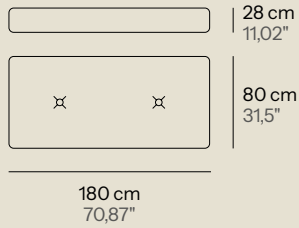

Technical Sheets

Meet our catalogue one by one and explore the *possibilities* of the fabrics, colours & fillings.

Bali p.14

Bali XL

Peso Weight 7 Kg 15,43 lb
 Volumen Volume 0,35 m³

Bali XXL

Peso Weight 9 Kg 19,84 lb
 Volumen Volume 1,05 m³