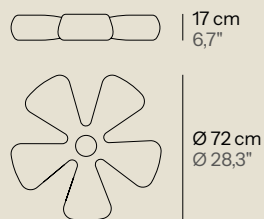

Flower p.52

Flower S