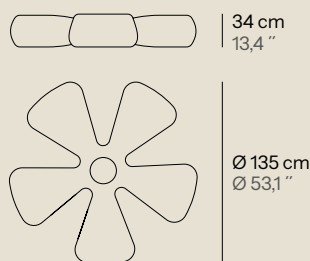

This Bloom Base is designed to complement the Don Out L only.

Flower p.52

Flower S

Flower L

Flower XL

Flower XXL

Peso Weight 1,8 Kg 3,97 lb

Volumen Volume 0,09 m³