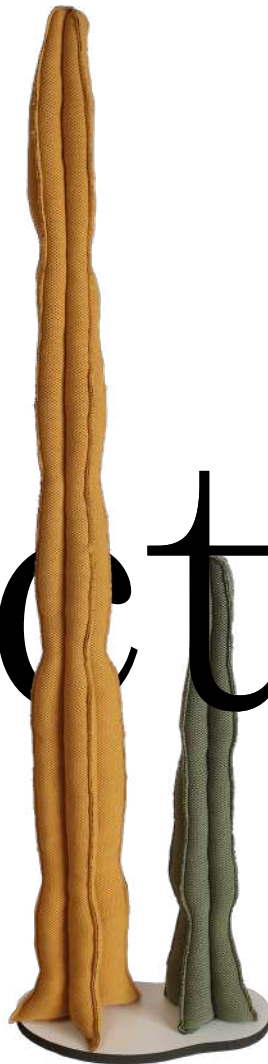

Cactus

Art that endures, design that inspires

Este Cactus es una auténtica maravilla: no pincha, no necesita agua, nunca se marchita y resiste bien el sol y la lluvia. Perfecto para añadir estilo a espacios abiertos, es mucho más que una decoración.

¿Estás listo para llevar a casa un Cactus que siempre esté en su mejor momento?
¡Hazlo parte de tu espacio!

This Cactus is a true marvel: it doesn't prick, doesn't need water, never wilts, and stands strong against the sun and rain. Perfect for adding style to open spaces, it's much more than a decorative piece—it's the element that turns any corner into a magical or vibrant garden of colours.

Ready to bring home a Cactus that's always at its best? Make it part of your space today!