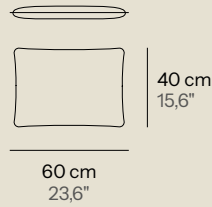

A mixture that brings comfort and sustainability. Ideal for outdoor use, not suitable for pool use.

Pillow p.17

Cushion p.34

Pillow S

Pillow L

Cushion L

Cushion XL

Peso Weight 0,6 Kg 1,32 lb
 Volumen Volume 0,03 m³