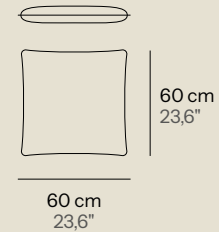

A mixture that brings comfort and sustainability. Ideal for outdoor use, not suitable for pool use.

Pillow p.17

Cushion p.34

Pillow S

Pillow L

Cushion L

Cushion XL

Peso Weight 0,6 Kg 1,32 lb
 Volumen Volume 0,03 m³