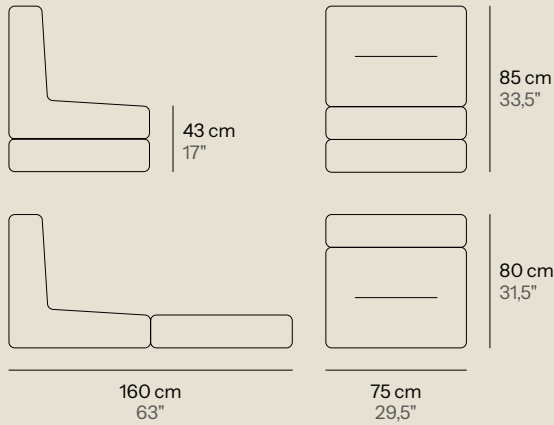

Sit Pool p.32

Sit Pool 1 Seat (SP01)