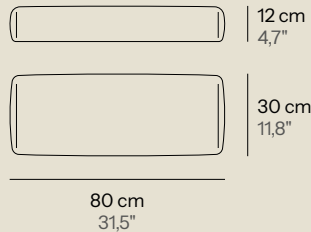

A mixture that brings comfort and sustainability. Ideal for outdoor use, not suitable for pool use.

Pillow p.17

Cushion p.34

Pillow S

Pillow L

Cushion L

Cushion XL

Peso Weight 0,6 Kg 1,32 lb
 Volumen Volume 0,03 m³