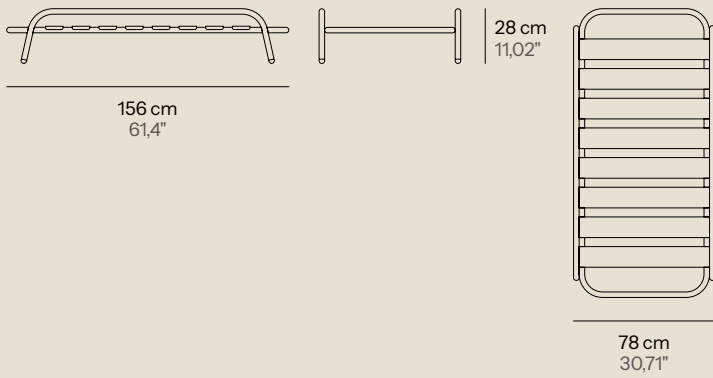

Brings comfort and sustainability. Outdoors, not suitable for pool use.

Sit Pool Base p.36

Sit Pool Base

Peso	7,1 Kg
Weight	15,65 lb
Volumen	0,38 m ³
Volume	

Acabados
Finishes

Aluminio
Aluminium

Blanco perla
Pearl white