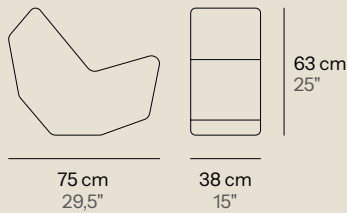

Lola G p.60

Lola G

Peso Weight	5 Kg 11,02 lb
Volumen Volume	0,2 m³

Tejidos disponibles Available fabrics

Batylite — G3