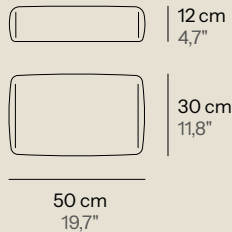

A mixture that brings comfort and sustainability. Ideal for outdoor use, not suitable for pool use.

Pillow p.17

Cushion p.34

Pillow S

Pillow L

Cushion L

Cushion XL

Peso Weight 0,6 Kg 1,32 lb
 Volumen Volume 0,03 m³